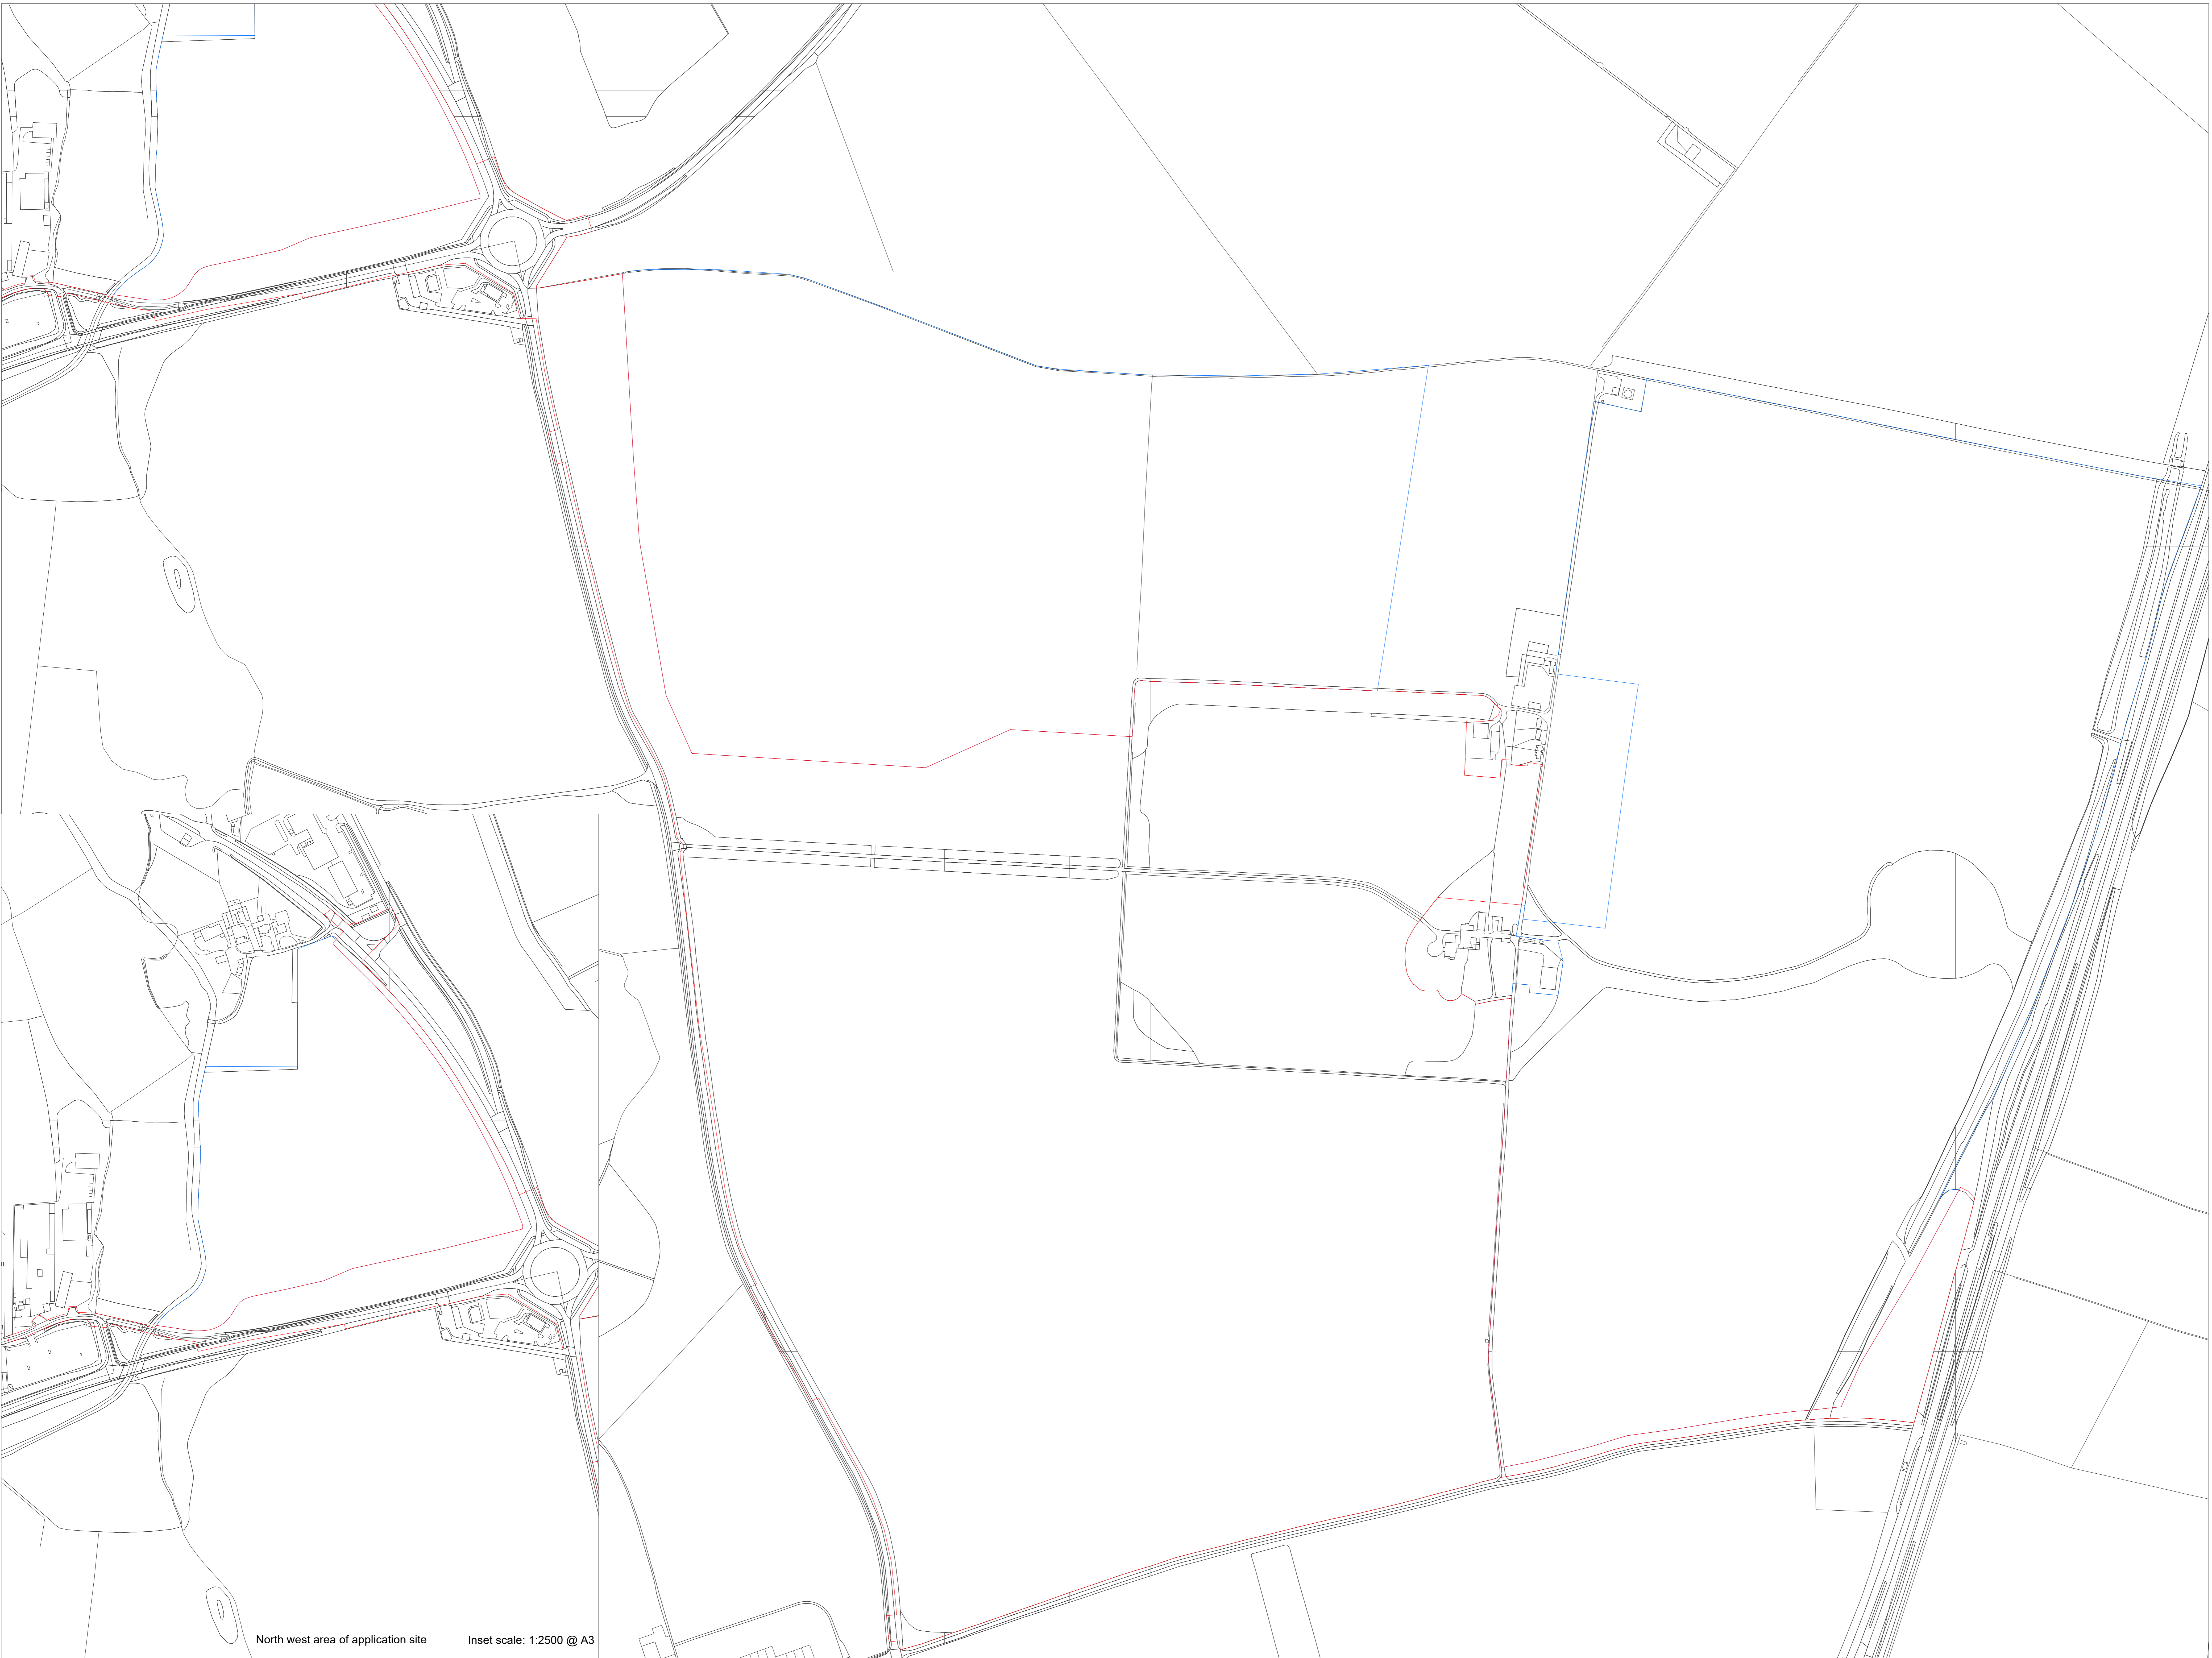

North west area of application site Inset scale: 1:2500 @ A3

Site location plan
A park for AgriTech, Hinxton
Smiththorpe Rd

0 50 m

04 October 2017 FOR PLANNING
Drawn by: JC
Checked by: NG

Scale: 1:2,500 @A0

TERENCE SPOURKE